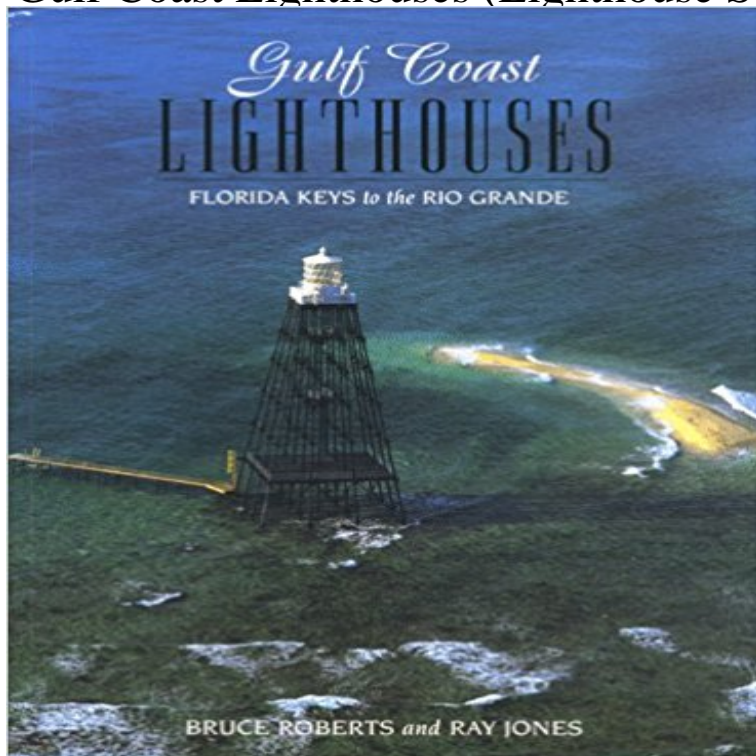

Gulf Coast Lighthouses (Lighthouse Series)

Beautiful photographs, maps, and descriptions of the fabled reef lights forming a 3,000-mile semicircle from Key West, Florida, to Corpus Christi, Texas.

[\[PDF\] Careers: Gemologist](#)

[\[PDF\] Cavalier Songs and Ballads of England from 1642 to 1684](#)

[\[PDF\] Spider-Man 2099 \(2015-\) #3](#)

[\[PDF\] The Diary of Mata Hari](#)

[\[PDF\] Elektra: Assassin \(1986-1987\) #1 \(of 8\)](#)