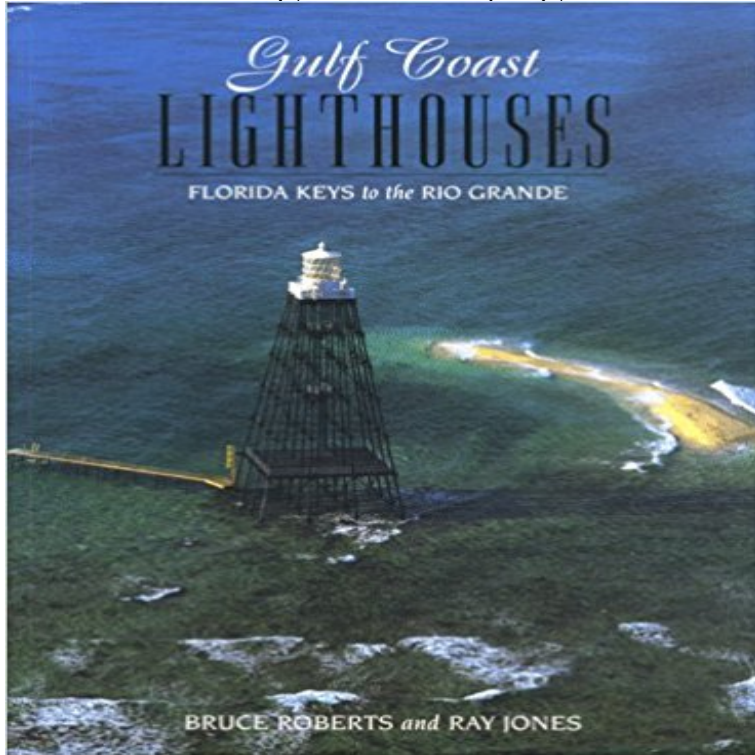

## Gulf Coast Lighthouses (Lighthouse Series)

Beautiful photographs, maps, and descriptions of the fabled reef lights forming a 3,000-mile semicircle from Key West, Florida, to Corpus Christi, Texas.

[\[PDF\] Careers: Gemologist](#)

[\[PDF\] Cavalier Songs and Ballads of England from 1642 to 1684](#)

[\[PDF\] Spider-Man 2099 \(2015-\) #3](#)

[\[PDF\] The Diary of Mata Hari](#)

[\[PDF\] Elektra: Assassin \(1986-1987\) #1 \(of 8\)](#)